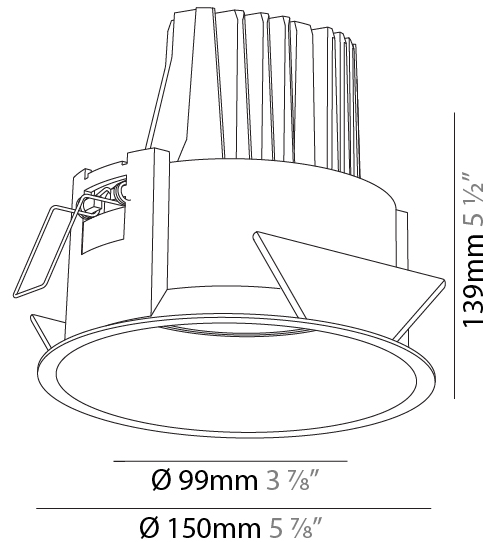

#### PHYSICAL

Shape: Round  
 Diameter (mm): 150  
 Diameter (in): 5 7/8  
 Height (mm): 139  
 Height (in): 5 1/2  
 Min. Recessing Depth (mm): 160  
 Min. Recessing Depth (in): 6 5/16  
 Weight (kg): 0.907  
 Weight (lbs): 2  
 Fixture Finish: SSR / BKV / CWI / CRY / HAB / UFT / ITA / RUA / FTG / MYG / LOD / PUS / FRO / FUP / KIA / POP / BLS / SPG / MEY / GOH / GUM / CHC / COM / ABZ / JAG / OBR / MOS / ROR  
 Fixture Material: Aluminum Die Cast  
 Cut-out Measurements: 140mm / 5 1/2"

#### PHYSICAL

Shape: Round  
 Diameter (mm): 150  
 Diameter (in): 5 7/8  
 Height (mm): 139  
 Height (in): 5 1/2  
 Ceiling Thickness (mm): 10 / 12.5 / 15  
 Ceiling Thickness (in): 3/8 or 1/2 or 9/16  
 Min. Recessing Depth (mm): 160  
 Min. Recessing Depth (in): 6 5/16  
 Light Distribution: Adjustable / Downlight  
 Weight (kg): 0.907  
 Weight (lbs): 2  
 Fixture Finish: SSR / BKV / CWI / CRY / HAB / UFT / ITA / RUA / FTG / MYG / LOD / PUS / FRO / FUP / KIA / POP / BLS / SPG / MEY / GOH / GUM / CHC / COM / ABZ / JAG / OBR / MOS / ROR  
 Fixture Material: Aluminum Die Cast  
 Cut-out Measurements: 140mm / 5 1/2"

#### OPTICAL

Reflector°: 18 / 26 / 40  
 Adjustability: Rotational 355°, Tilt 30°

#### RATINGS AND CERTIFICATIONS

Certified By: Certified for North American Standards  
 IP rating: IP20

	140mm 5 1/2"	160mm 6 5/16"	10   15mm 3/8"   9/16"	30°	355°	
A						